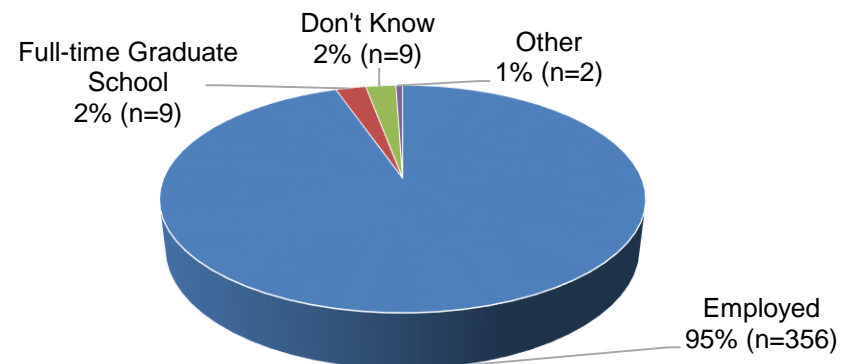

Data Collection & Placement Information

In Summer 2016, an electronic version of the Destination Survey was sent to 403 teacher candidates who completed the 2015-2016 teacher certification internship. By the end of February 2017, 376 had responded resulting in an **93% knowledge rate**. All results of this survey are based on the responses to individual questions asked. Not all respondents answered every question.

This report is part of a larger campus-wide Destination Survey Report that can be found on the Career Services web site: <http://www.careernetwork.msu.edu>.

Percentage of Teacher Certification Program Respondents Placed
98% (n=367)

Placement of 2015-16 Teaching Interns