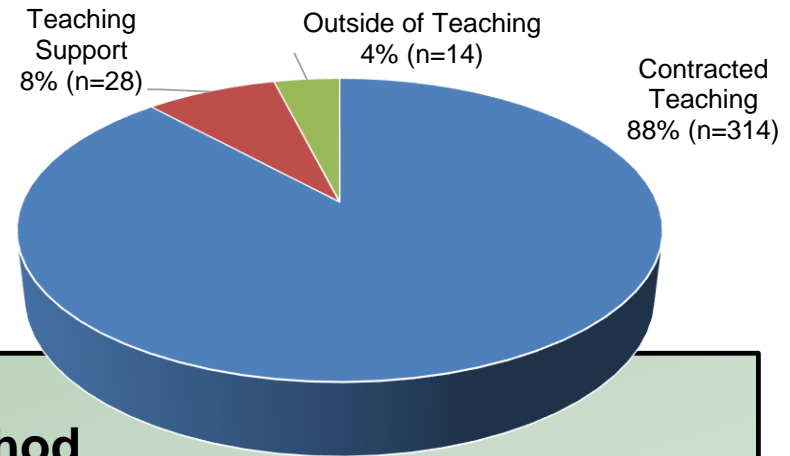

Employment Information

Employment Facts

Average Number of Job Offers	2 (n=274)
Received Job Offer Before Program Completion	12% (n=32)
Received Job Offer Prior to or Within Four Months of Program Completion	97% (n=267)

Type of Work