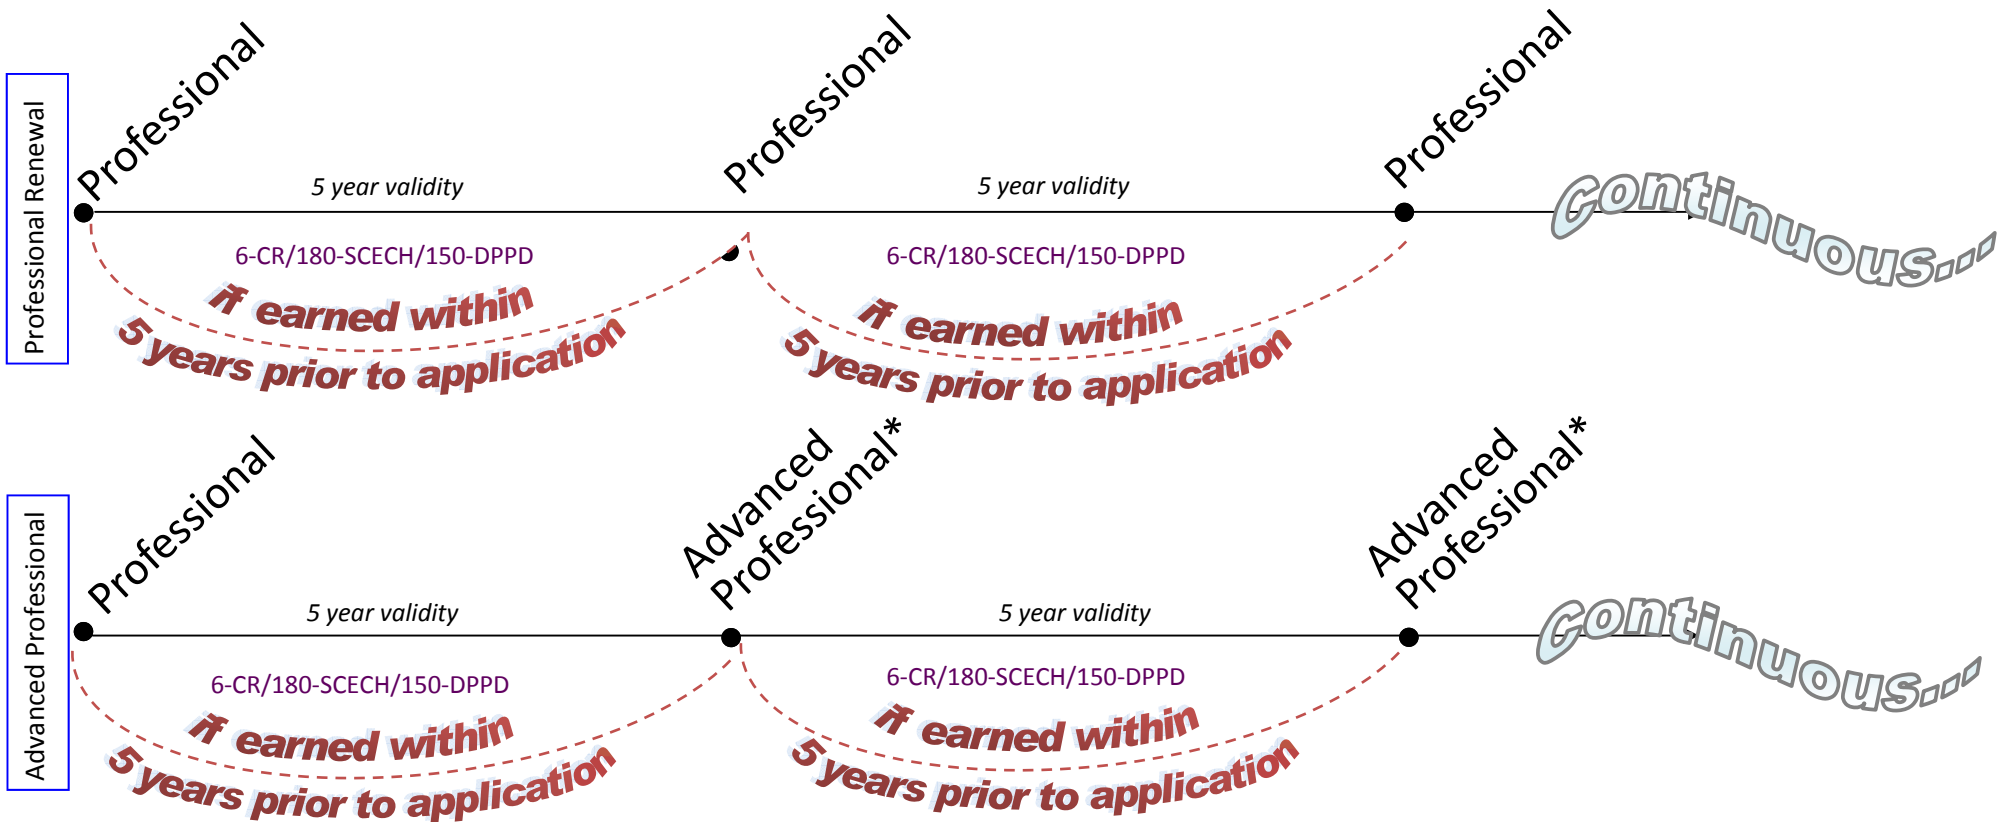

Professional Renewal or Advancement to NEW Advanced Professional Certificate

Using 6 Semester Credit Hours (CR), 180 State Continuing Education Clock Hours (SCECH) or 150 District Provided Professional Development (DPPD) or combination

*In addition to the CR/SCECH/DPPD requirement, advancing to the NEW Advanced Professional certificate requires:

- 5 consecutive effective or highly effective ratings, and
- National Board certification or completion of approved teacher leader training or preparation program

Teachers may move between the Professional and Advanced Professional certificates based upon their effectiveness ratings.